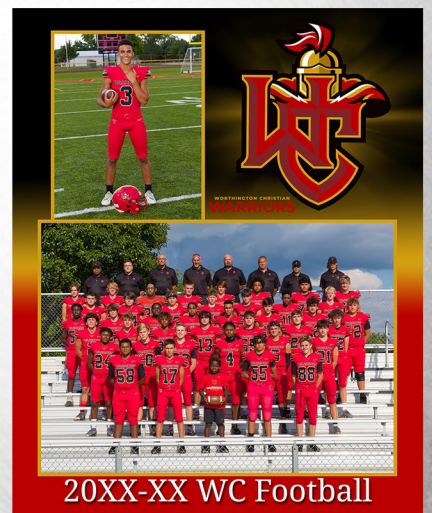

3" Button or Magnet

2 Sided Metal Keychain

Michael

Dry Erase Locker Magnet

Mouse Pad

Trader Cards

4x5 Magnet

Statuette

# CATCH THE ACTION

Key Fobs

Large Acrylic Keychain

Team (or Individual) Wood Plaque

Acrylic Oval Ornament

Super Mate - Package A,B or C

20XX-XX WC Football

All-in-One Memory Mate Pkg. G  
All-in-One Plaque Pkg. F