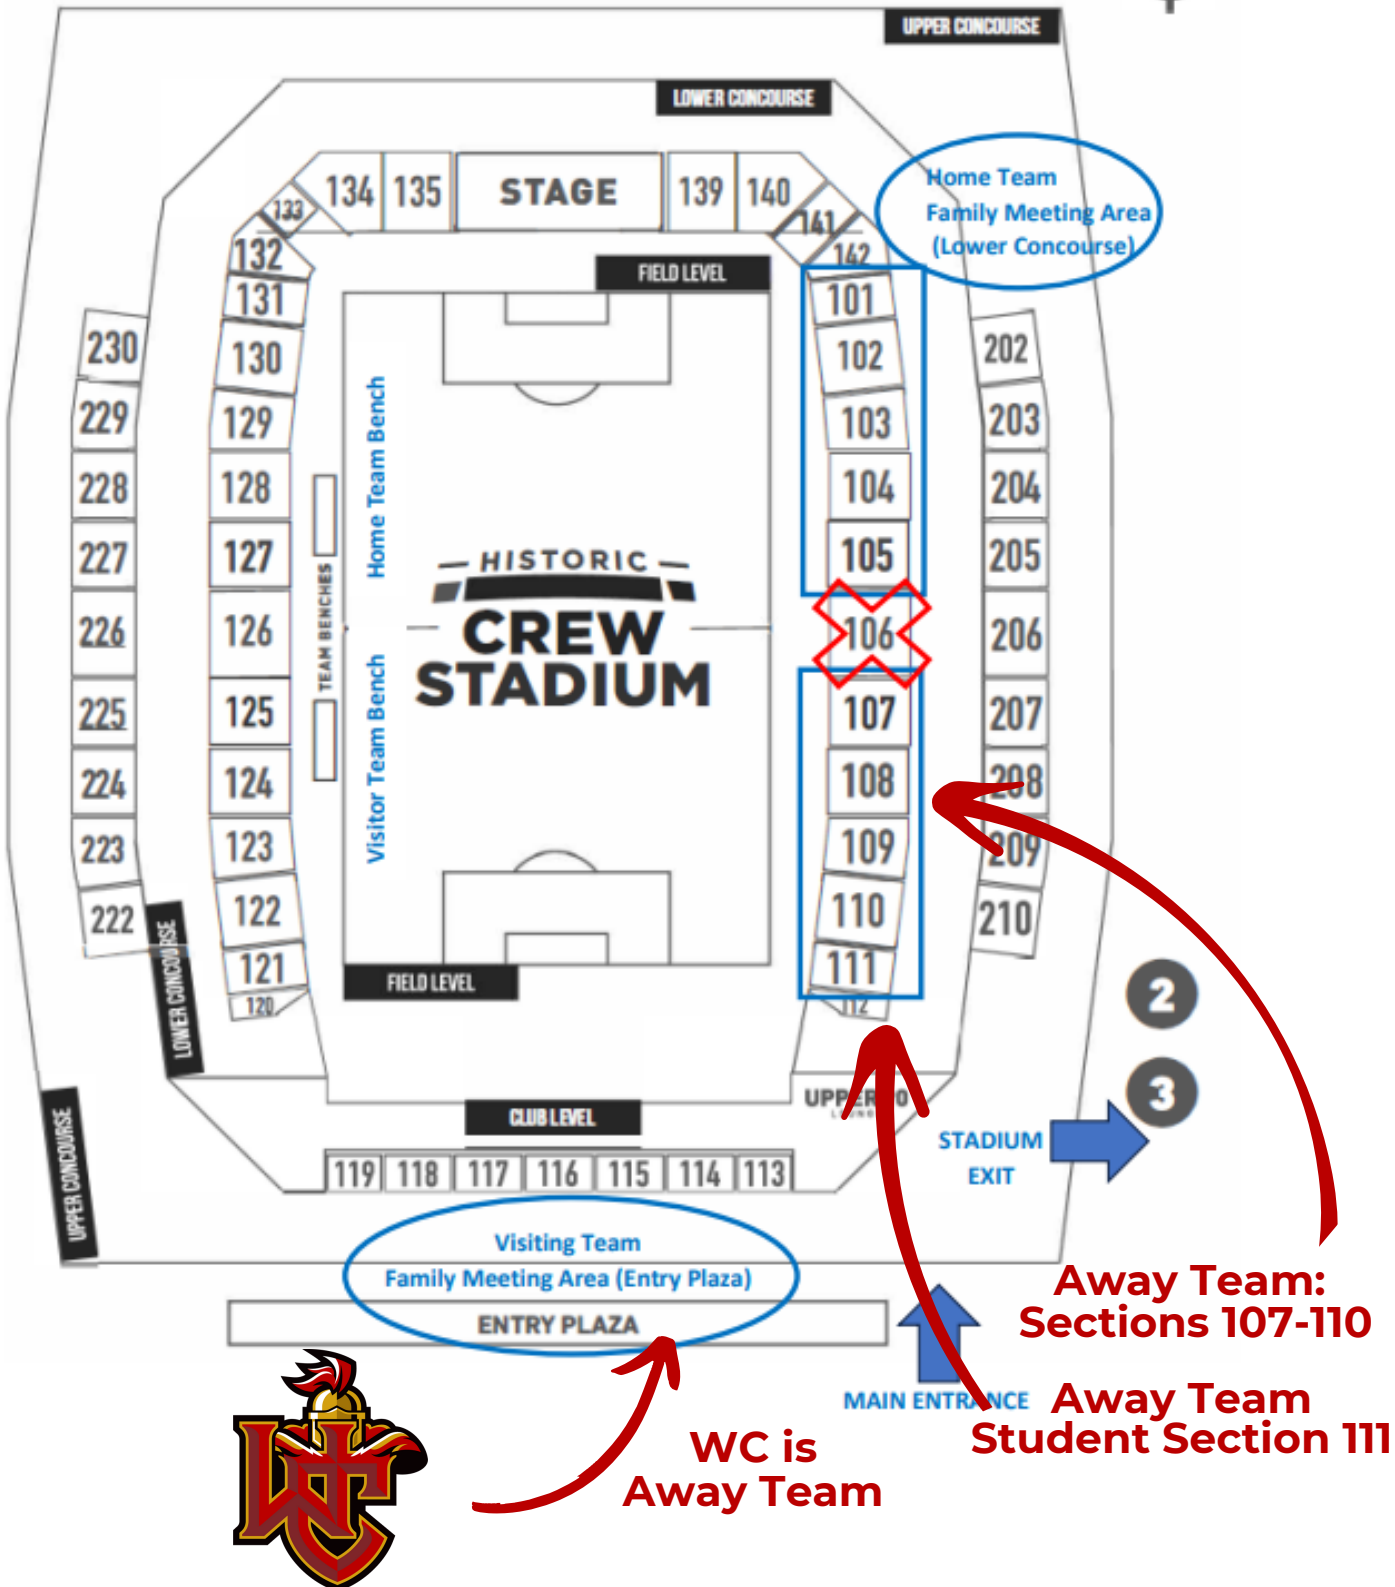

# OHSAA State Soccer Stadium Map

Visiting Team Spectators – Sections 107 – 110 (student section 111)

Home Team Family Meeting Area (Lower Concourse)

Visiting Team Family Meeting Area (Entry Plaza)

Away Team: Sections 107-110

Away Team Student Section 111

WC is Away Team