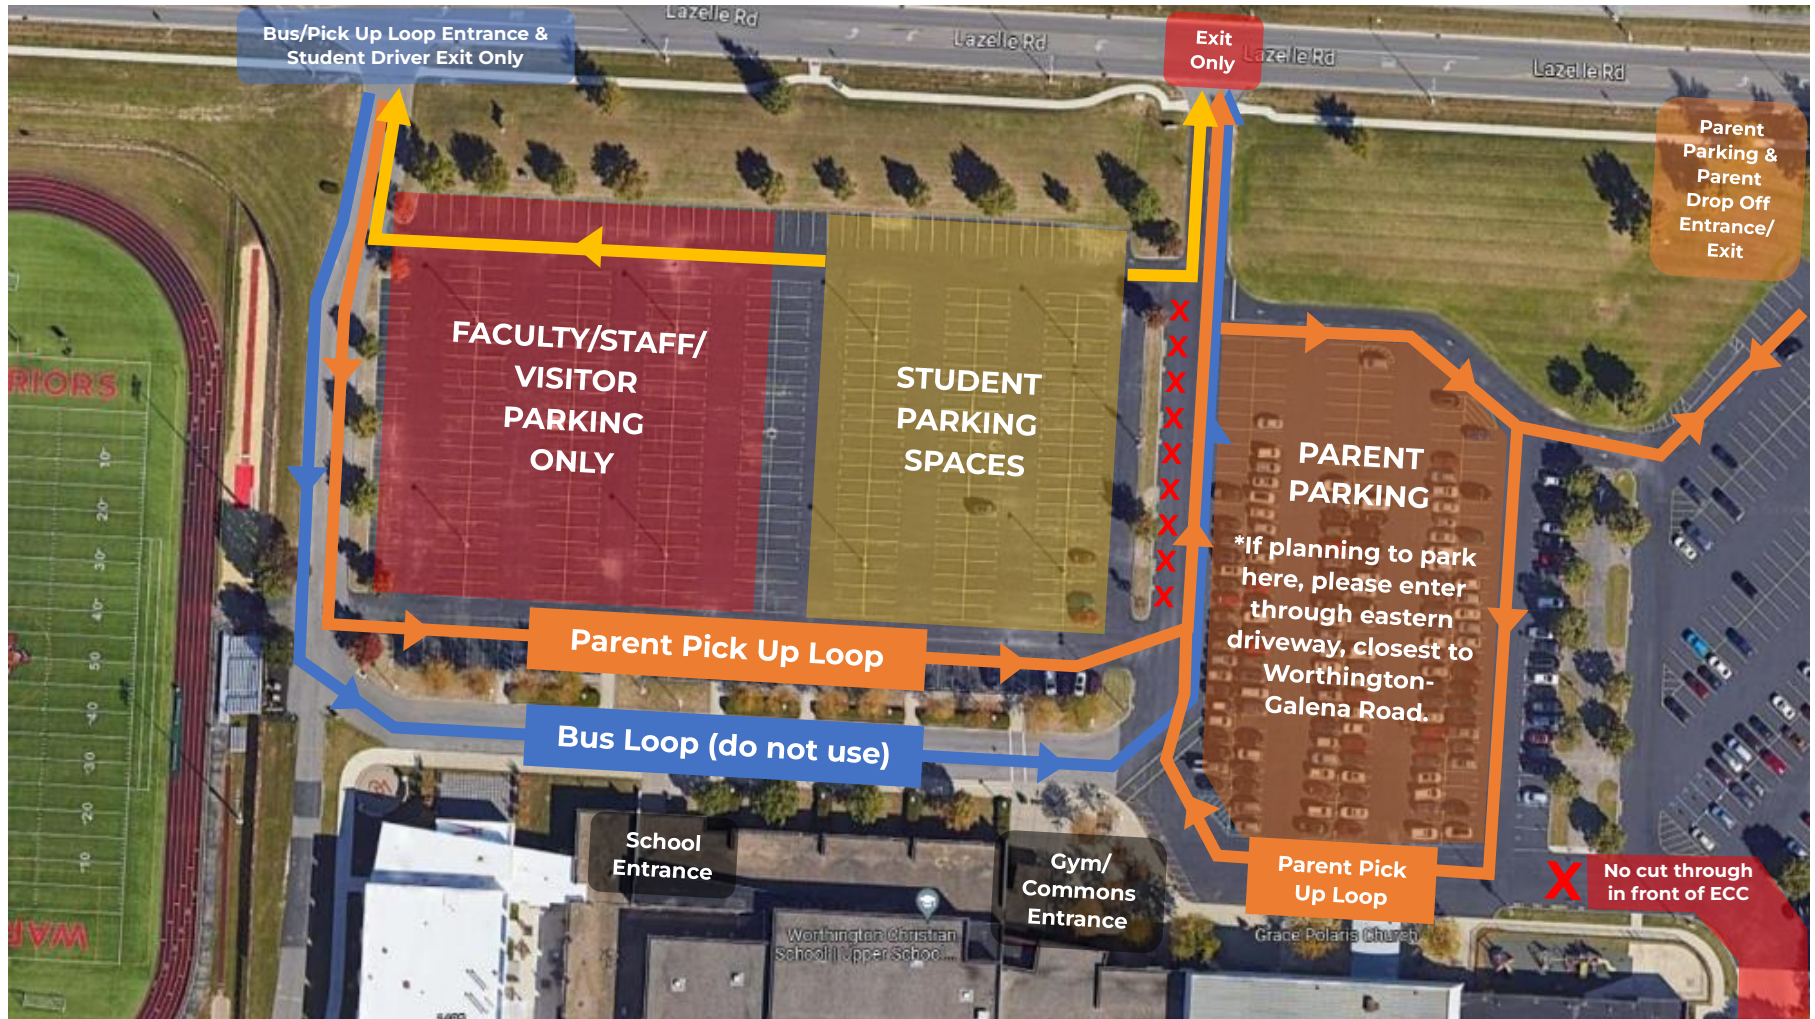

Tom Anglea Upper School Campus  
**Afternoon Pick Up Routes**

\* Speed is strictly limited to **10 MPH** on campus